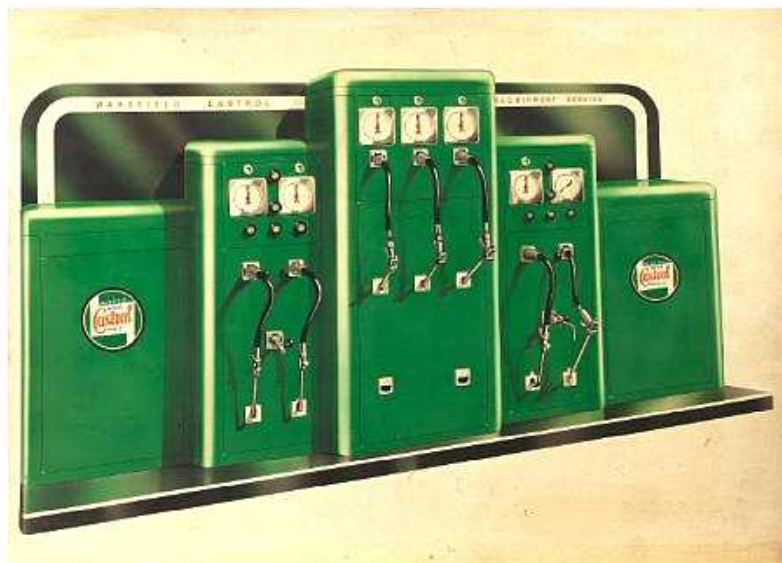

WILLIAM HENRY ROTHERY

Working 1950-60's

A small archive of this artist's work appeared in a Bonhams sale 7.12.09. This was commercial artwork for Rolly-Royce, Castrol and Morris. Some of the art was signed, some initialed WHR, other unsigned. Various pen and ink, gouache and airbrush media.

Artwork showing folding trailer. Image courtesy of Bonhams.

Castrol artwork. Image courtesy of Bonhams.